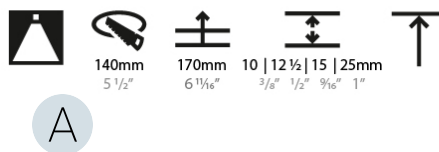

GENERAL

Series: Bioniq
 Subseries: Bioniq Round Deep
 Brand: Prolicht
 Division: Architectural
 Mounting Type: Trimless
 Mounting Location: Ceiling
 Subcategory: Downlight

PHYSICAL

Shape: Round
 Diameter (mm): 136
 Diameter (in): 5 3/8
 Height (mm): 151
 Height (in): 5 15/16
 Ceiling Thickness (mm): 10 / 12.5 / 15 / 25
 Ceiling Thickness (in): 3/8 or 1/2 or 9/16 or 1
 Min. Recessing Depth (mm): 170
 Min. Recessing Depth (in): 6 11/16
 Light Distribution: Downlight
 Weight (kg): 1.078
 Weight (lbs): 2.37
 Fixture Finish: SSR / BKV / CWI / CRY / HAB / LAG / UFT / ITA / RUA / RUR / MIC / FTG / MYG / TWT / LOD / PUS / FRO / FUP / KIA / POP / BLS / SPG / MEY / GOH / GUM / CHC / COM / ABZ / JAG / OBR / MOS / ROR
 Fixture Material: Aluminum Die Cast
 Cut-out Measurements: Ø 140mm / 5 1/2"
 Upon Request: Unique Ceiling Thickness

LED

Number of LEDs: 1
 Color Temperature (°K): 2700 / 3000 / 3500 / 4000
 Max. Delivered Lumen (lm): 2156 / 2244 / 2377 / 2425
 Nominal Lumen (lm): 2909 / 3028 / 3208 / 2373
 CRI: >90 CRI
 Lamp Life (hrs): 50000
 Upon Request: RGB-W Tunable White Special Color Temperature Special LED

OPTICAL

Reflector°: 18 / 34
 Optic°: Lens Pack - No Lens / Linear Spread Lens / Honeycomb / Spread Lens
 Adjustability: Fixed
 Upon Request: Special Beam Angles

RATINGS AND CERTIFICATIONS

382, F 416-247-9319, www.zaneen.com
 Certified and created for North American standards at the end of the existing Model #. For assistance on 'custom' specifications, contact zteam@zaneen.com.
 In a constant effort to supply the best product, we reserve the right to change specifications or materials without notice. The most recent specification sheets are found at zaneen.com
 IP rating: IP20