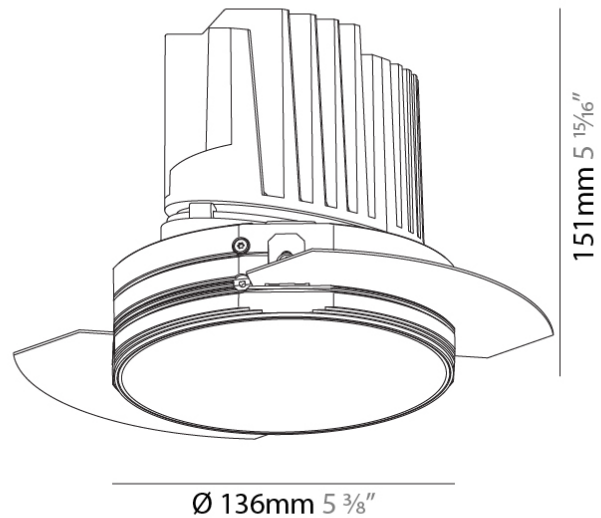

ELECTRICAL

Lamp Type: LED (Zhaga Standard)
Input Wattage (W): 13.2 / 16.5
Total Output Wattage (W): 12.1 / 14.7
Dimming: Tri-Mode (Non-Dimming and Phase Dimming (120Vac only) and 0-10V Dimming)
Driver Included: No
Driver Location: Recessed Housing
Driver Type: Constant Current - Universal
Driver Class: Class 2
Housing: See components
Input Voltage (V): 120 - 277
Constant Current (MA): 350

LED

Number of LEDs: 1
Color Temperature (°K): 2700 / 3000 / 3500 / 4000
Max. Delivered Lumen (lm): 814 / 877 / 911 / 930
Nominal Lumen (lm): 1246 / 1342 / 1396 / 1424
CRI: >90 CRI
Efficiency (%): 90.5
Lamp Life (hrs): 50000
Upon Request: RGB-W Tunable White Special Color Temperature Special LED

OPTICAL

Reflector°: 10
Optic°: Lens Pack - No Lens / Linear Spread Lens / Honeycomb / Spread Lens
Upon Request: Special Beam Angles

RATINGS AND CERTIFICATIONS

382, F 416-247-9319, www.zaneen.com
Certified by Intertek for North American standards. At the end of the existing Model #. For assistance on 'custom' specifications, contact zteam@zaneen.com.
In a constant effort to supply the best product, we reserve the right to change specifications or materials without notice. The most recent specification sheets are found at zaneen.com
IP rating: IP20