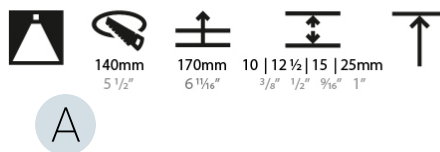

ELECTRICAL

Lamp Type: LED (Zhaga Standard)
Input Wattage (W): 13.2 / 16.5
Total Output Wattage (W): 12.1 / 14.7
Dimming: Tri-Mode (Non-Dimming and Phase Dimming (120Vac only) and 0-10V Dimming)
Driver Included: No
Driver Location: Recessed Housing
Driver Type: Constant Current - Universal
Driver Class: Class 2
Housing: See components
Input Voltage (V): 120 - 277
Constant Current (MA): 350

LED

Number of LEDs: 1
Color Temperature (°K): 2700 / 3000 / 3500 / 4000
Max. Delivered Lumen (lm): 814 / 877 / 911 / 930
Nominal Lumen (lm): 1246 / 1342 / 1396 / 1424
CRI: >90 CRI
Efficiency (%): 90.5
Lamp Life (hrs): 50000
Upon Request: RGB-W Tunable White Special Color Temperature Special LED

OPTICAL

Reflector°: 10
Optic°: Lens Pack - No Lens / Linear Spread Lens / Honeycomb / Spread Lens
Upon Request: Special Beam Angles

RATINGS AND CERTIFICATIONS

382, F 416-247-9319, www.zaneen.com
Certified by Intertek for North American standards. At the end of the existing Model #. For assistance on 'custom' specifications, contact zteam@zaneen.com.
In a constant effort to supply the best product, we reserve the right to change specifications or materials without notice. The most recent specification sheets are found at zaneen.com
IP rating: IP20