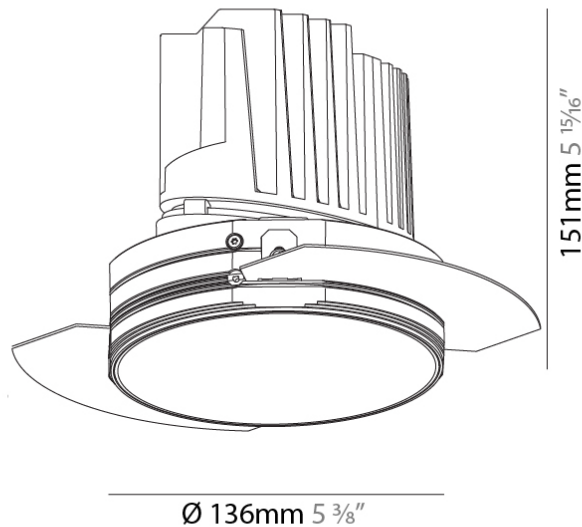

GENERAL

Series: Bioniq
 Subseries: Bioniq Round Deep
 Brand: Prolicht
 Division: Architectural
 Mounting Type: Trimless
 Mounting Location: Ceiling
 Subcategory: Downlight

PHYSICAL

Shape: Round
 Diameter (mm): 136
 Diameter (in): 5 3/8
 Height (mm): 151
 Height (in): 5 15/16
 Ceiling Thickness (mm): 10 / 12.5 / 15 / 25
 Ceiling Thickness (in): 3/8 or 1/2 or 9/16 or 1
 Min. Recessing Depth (mm): 170
 Min. Recessing Depth (in): 6 11/16
 Light Distribution: Downlight
 Weight (kg): 1.078
 Weight (lbs): 2.37
 Fixture Finish: SSR / BKV / CWI / CRY / HAB / LAG / UFT / ITA / RUA / RUR / MIC / FTG / MYG / TWT / LOD / PUS / FRO / FUP / KIA / POP / BLS / SPG / MEY / GOH / GUM / CHC / COM / ABZ / JAG / OBR / MOS / ROR
 Fixture Material: Aluminum Die Cast
 Cut-out Measurements: Ø 140mm / 5 1/2"
 Upon Request: Unique Ceiling Thickness

OPTICAL

Reflector°: 18 / 34
 Optic°: Lens Pack - No Lens / Linear Spread Lens / Honeycomb / Spread Lens
 Adjustability: Fixed
 Upon Request: Special Beam Angles

RATINGS AND CERTIFICATIONS

382, F 416-247-9319, www.zaneen.com
 Certified and created for North American standards at the end of the existing Model #. For assistance on 'custom' specifications, contact zteam@zaneen.com.
 In a constant effort to supply the best product, we reserve the right to change specifications or materials without notice. The most recent specification sheets are found at zaneen.com
 IP rating: IP20